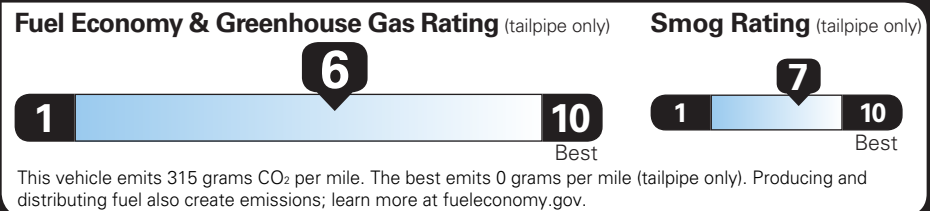

EPA DOT Fuel Economy and Environment

Gasoline Vehicle

Fuel Economy

28 MPG combined city/hwy

26 city 31 highway

3.6 gallons per 100 miles

Small SUVs range from 16 to 120 MPG. The best vehicle rates 136 MPGe.

You save $250 in fuel costs over 5 years compared to the average new vehicle.

GA3

Annual fuel COST $1,450